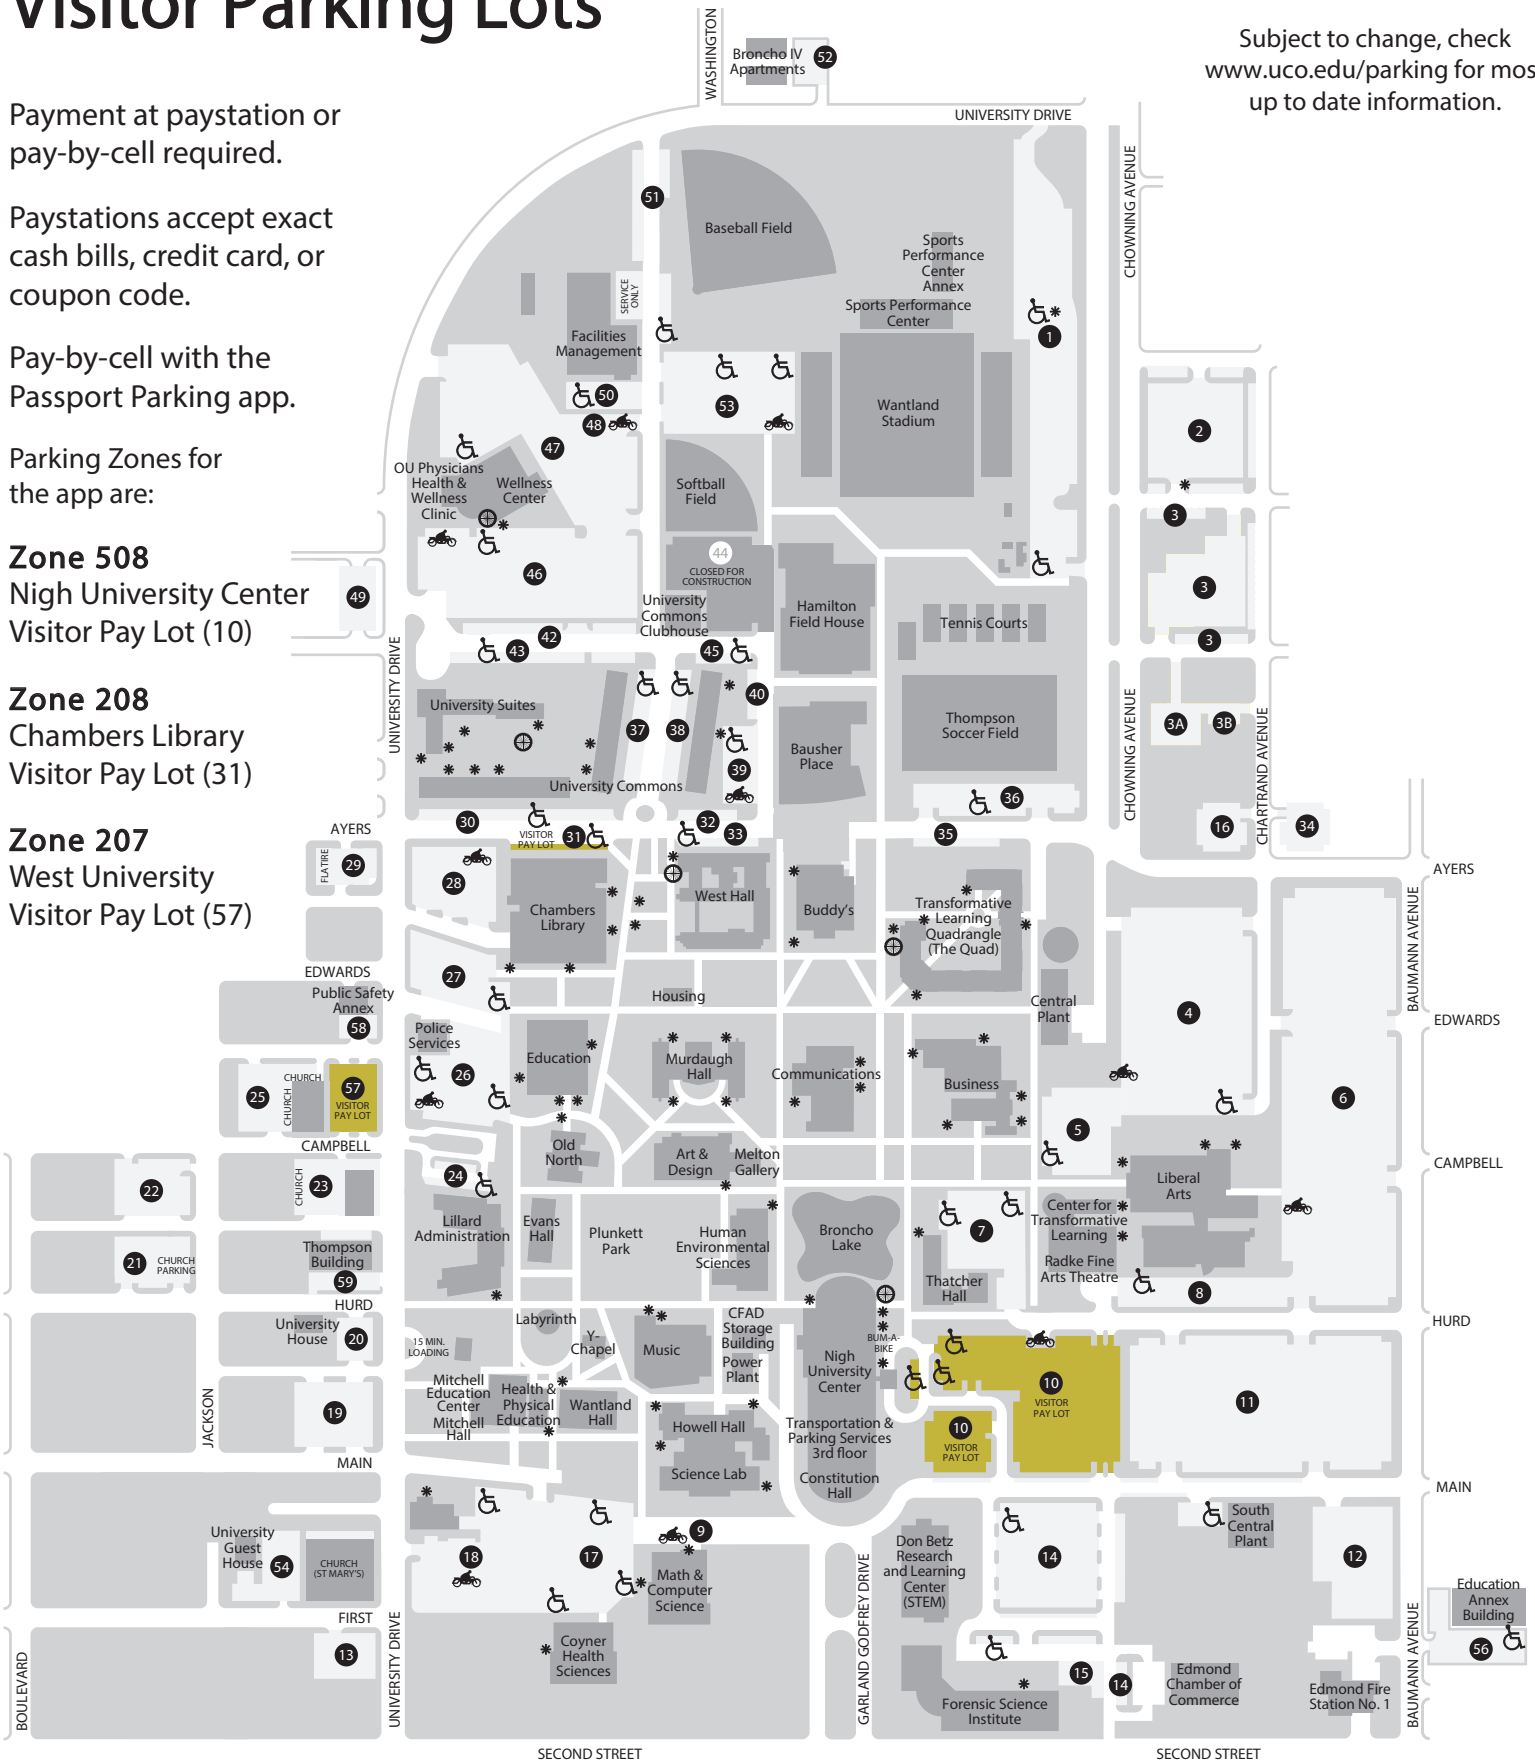

Visitor Parking Lots

Subject to change, check www.uco.edu/parking for most up to date information.

Payment at paystation or pay-by-cell required.

Paystations accept exact cash bills, credit card, or coupon code.

Pay-by-cell with the Passport Parking app.

Parking Zones for the app are:

Zone 508
Nigh University Center
Visitor Pay Lot (10)

Zone 208
Chambers Library
Visitor Pay Lot (31)

Zone 207
West University
Visitor Pay Lot (57)

UNIVERSITY OF CENTRAL OKLAHOMA
Transportation & Parking Services